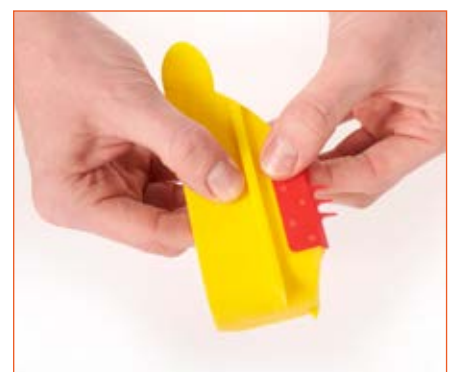

Sharper edge than competitors

Patented airflow system and improved masking plate design offers improved line edge definition versus leading line marking competitors.

For more information visit:
www.rocol.com/easyline

Line width adjustment

Choose any line width from 50-100mm. Completely adaptable to your needs.

Enhanced line edge definition and quality

Fins and silicone brushes manage the paint flow for consistent line quality over long distances.